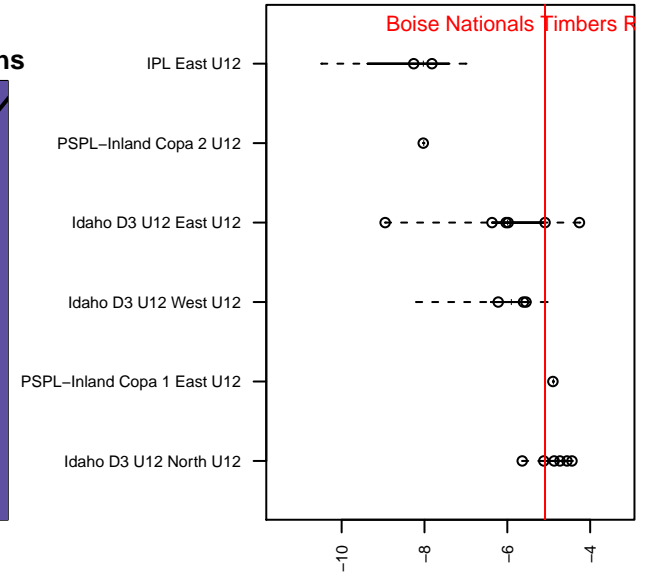

# Boise Nationals Timbers Red B05

Boise Nationals  
 Boise, ID  
 B05 total strength=782  
 attack=1.6 defense=0.55  
 fall league = Idaho D3 U12 East U12  
 spr league = Spr Idaho D3 U12 South

alt names used:  
 BOISE NATIONALS TIMBERS U12 2005 RED  
 BOISE NATIONALS TIMBERS U12 2005 RED  
 BOISE NATIONALS TIMBERS U12 2005 RED

Venues played:  
 2016 Idaho D3 U12 East U12  
 2016 GEM State Challenge U12B Silver East U  
 2016 Spr Idaho D3 U12 South

**Boise Nationals Timbers Red B05**  
 Dots are actual minus expected GF (blue circles) and GA (red triangles).  
 Blue line is smoothed change in attack strength. Red is smoothed change in defense strength.

**attack and defense variance (black dot)  
relative to other teams  
and top 10 in region**

**attack and defense rating  
relative to others at age  
and all opponents in last 13 months**

**Performance relative to 13 month average**